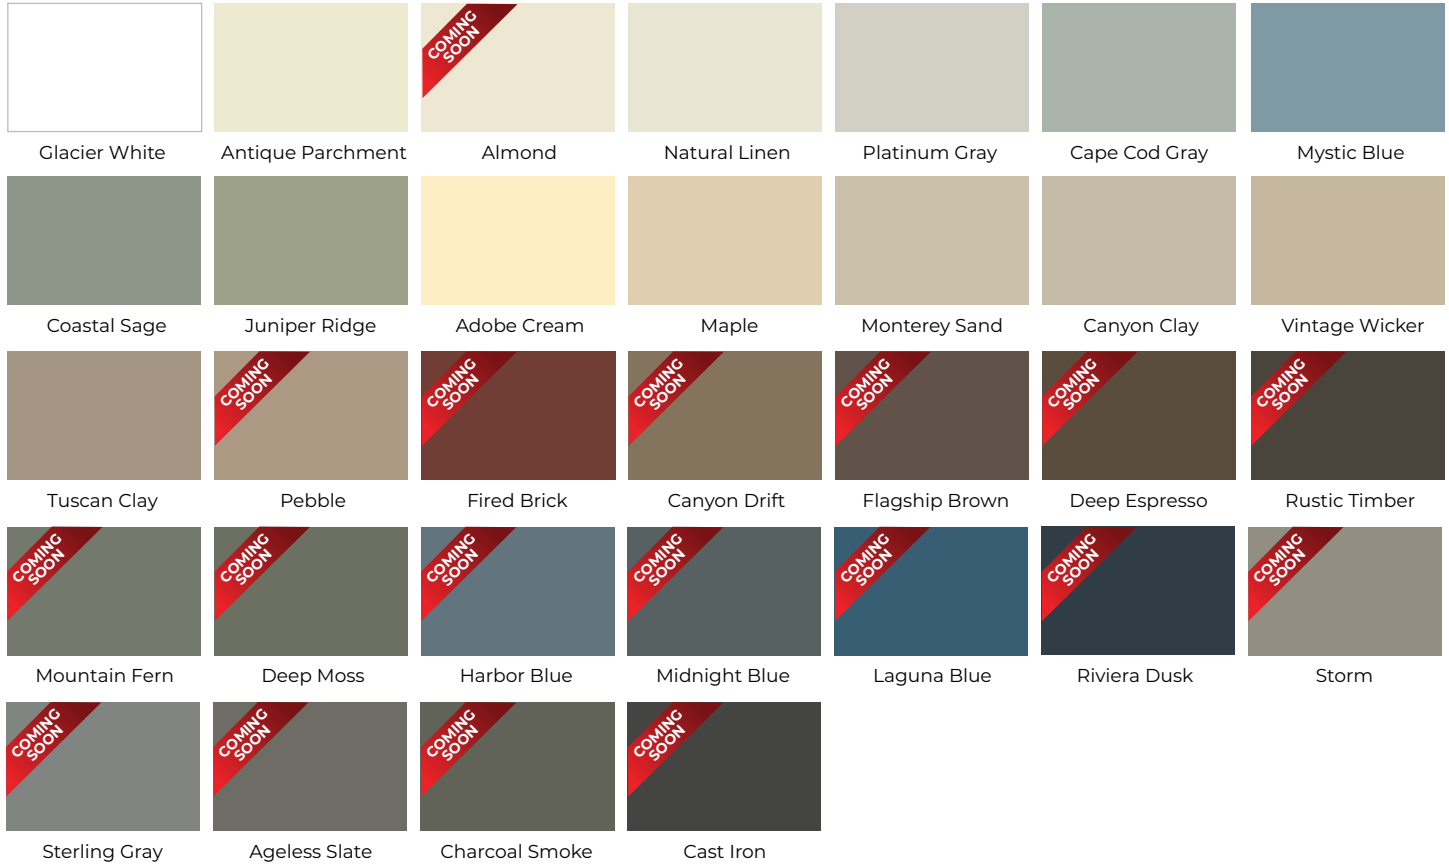

performanceG8

HIGH-PERFORMANCE ALUMINUM TRIM COIL

PERFORMANCE G8 COLOR COLLECTION

DETAILS THAT MAKE THE DIFFERENCE

Performance G8 delivers outstanding resistance to wear and ensures a durable, low-maintenance finish that will enhance the beauty of any home for years to come. Choose from our curated palette of architectural hues for custom-crafted elegance. And best of all, every color is formulated to match Alside siding and window products.

MATCHING TRIM COIL FOR ALSIDE SIDING