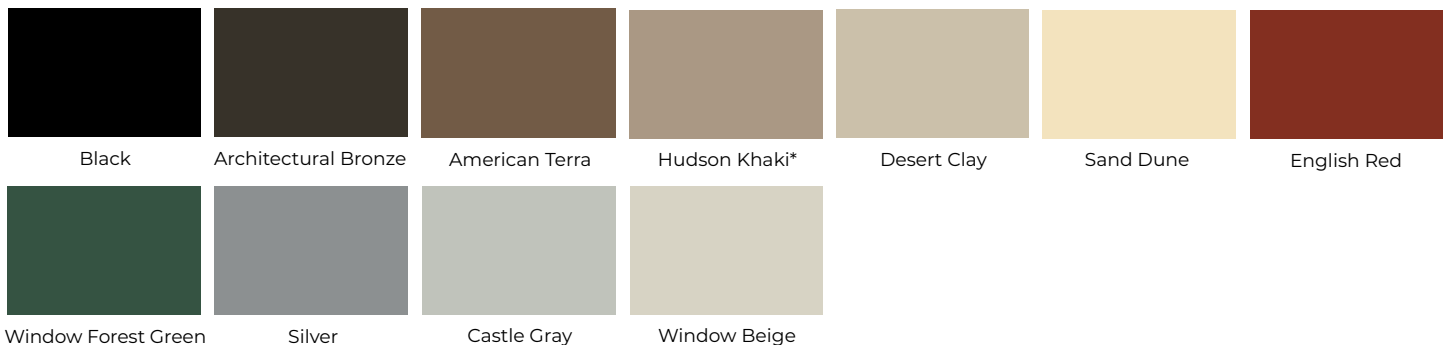

MATCHING TRIM COIL FOR ALSIDE WINDOWS

Alside 3773 State Road Cuyahoga Falls, Ohio 44223
1-800-922-6009 www.alside.com