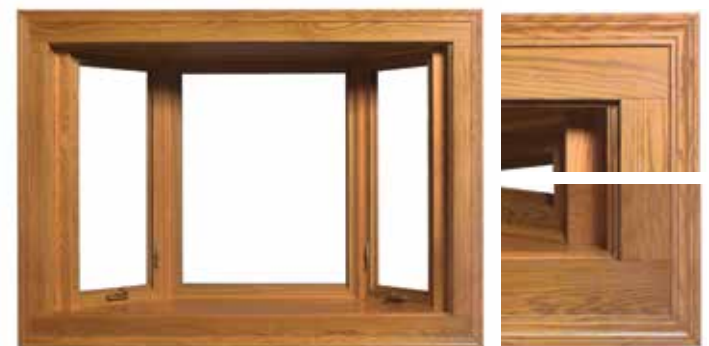

Bay and Bow

Custom-Made, Energy-Efficient Windows

Custom Hardwood Casing and Decorative Trim Packages

PACKAGE A

2-1/4" Perimeter Solid Hardwood Colonial Style Casing*

PACKAGE D

3-1/2" Perimeter Solid Hardwood Colonial Style Casing*

PACKAGE F

3-1/2" Solid Hardwood Colonial Style Casing with Rosettes, Sill and Apron*

BAY AND BOW

Custom Hardwood Casing and Decorative Trim Packages

PACKAGE G

3-1/2" Solid Hardwood Colonial Style Casing with Crown Header, Sill and Apron*

PACKAGE J

3-1/2" Solid Hardwood Fluted Casing with Rosettes, Sill and Apron*

PACKAGE H

3-1/2" Solid Hardwood Beaded/Grooved Casing with Rosettes, Sill and Apron*

PACKAGE K

3-1/2" Solid Hardwood Fluted Casing with Crown Header, Sill and Apron*

PACKAGE I

3-1/2" Solid Hardwood Beaded/Grooved Casing with Crown Header, Sill and Apron*

PACKAGE L

6" Solid Hardwood Colonial Stacked Casing*

Alside 3773 State Road Cuyahoga Falls, Ohio 44223
1-800-922-6009 www.alside.com