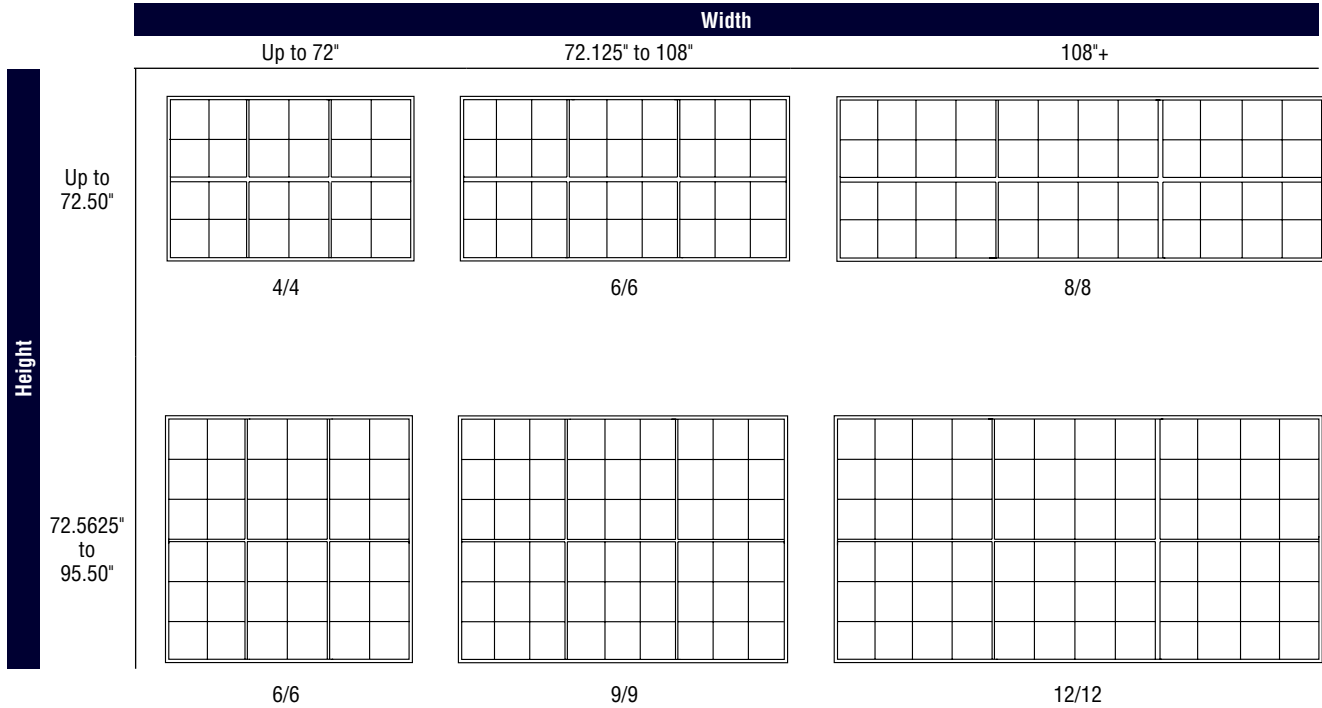

Default Colonial Grid Pattern – Full