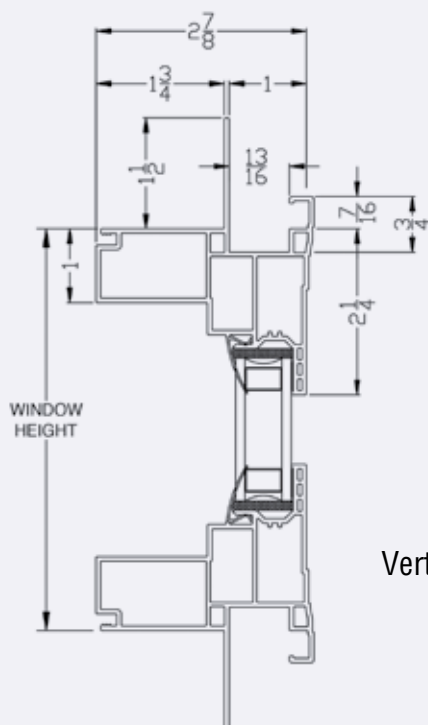

Size Limitations*			
	Width	Height	U.I.
Min	11.50"	11.50"	
Max	54"	96"	156"
	72"	84"	

*Dimensions are reversible

Actual Window Size Formulas – Per Opening	
Actual Window Width	Actual Window Height
Rough Opening – 0.5"	Rough Opening – 0.5"

Exterior Dimension W/J-Channel Formulas – Per Opening	
Exterior Dimension Width	Exterior Dimension Height
Rough Opening + 1"	Rough Opening + 1"

Visible Glass Formulas – Per Opening	
Visible Glass Width (VGW)	Visible Glass Height (VGH)
FW – 5"	FH – 5"

Total Visible Glass Square Foot Formula
Visible Glass Width x Visible Glass Height / 144

Vertical Cross Section