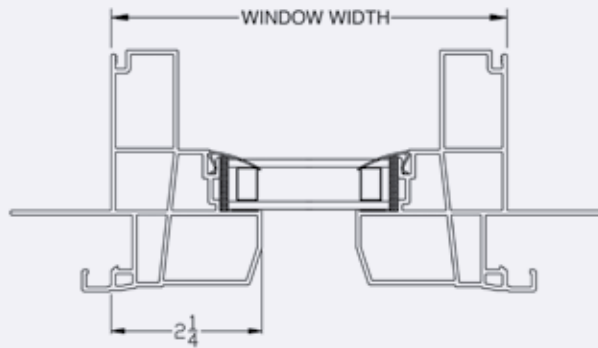

Horizontal Cross Section