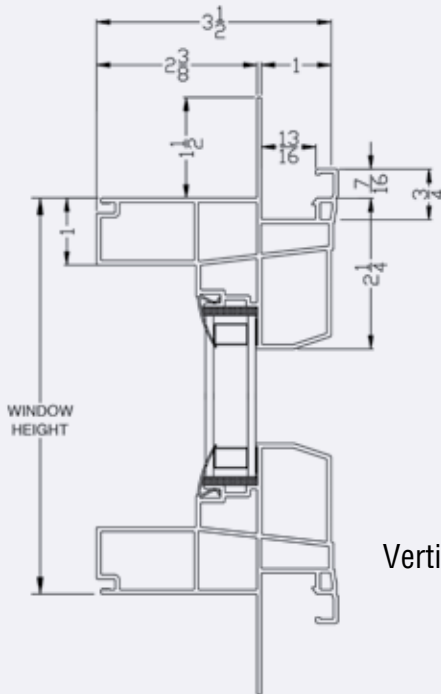

Size Limitations*			
	Width	Height	U.I.
Min	11.5"	11.50"	
Max	54"	96"	156"
	72"	84"	

*Dimensions are reversible

Actual Window Size Formulas – Per Opening	
Actual Window Width	Actual Window Height
Rough Opening – 0.5"	Rough Opening – 0.5"

Exterior Dimension W/J-Channel Formulas – Per Opening	
Exterior Dimension Width	Exterior Dimension Height
Rough Opening + 1"	Rough Opening + 1"

Visible Glass Formulas – Per Opening	
Visible Glass Width (VGW)	Visible Glass Height (VGH)
FW – 5"	FH – 5"

Total Visible Glass Square Foot Formula
Visible Glass Width x Visible Glass Height / 144

Vertical Cross Section