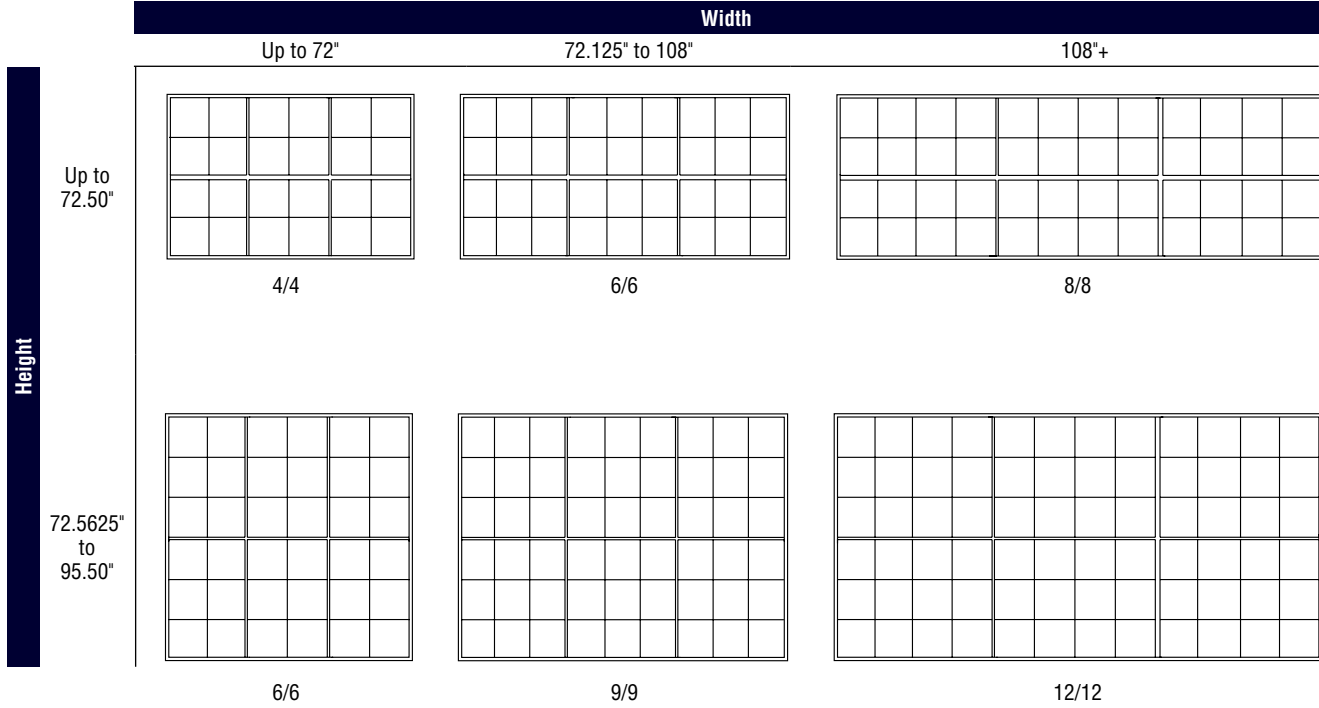

Default Colonial Grid Pattern – Full