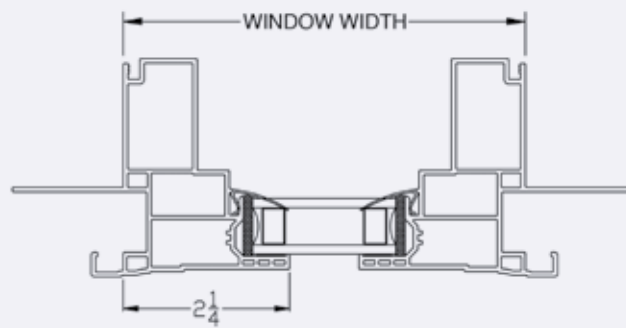

Horizontal Cross Section