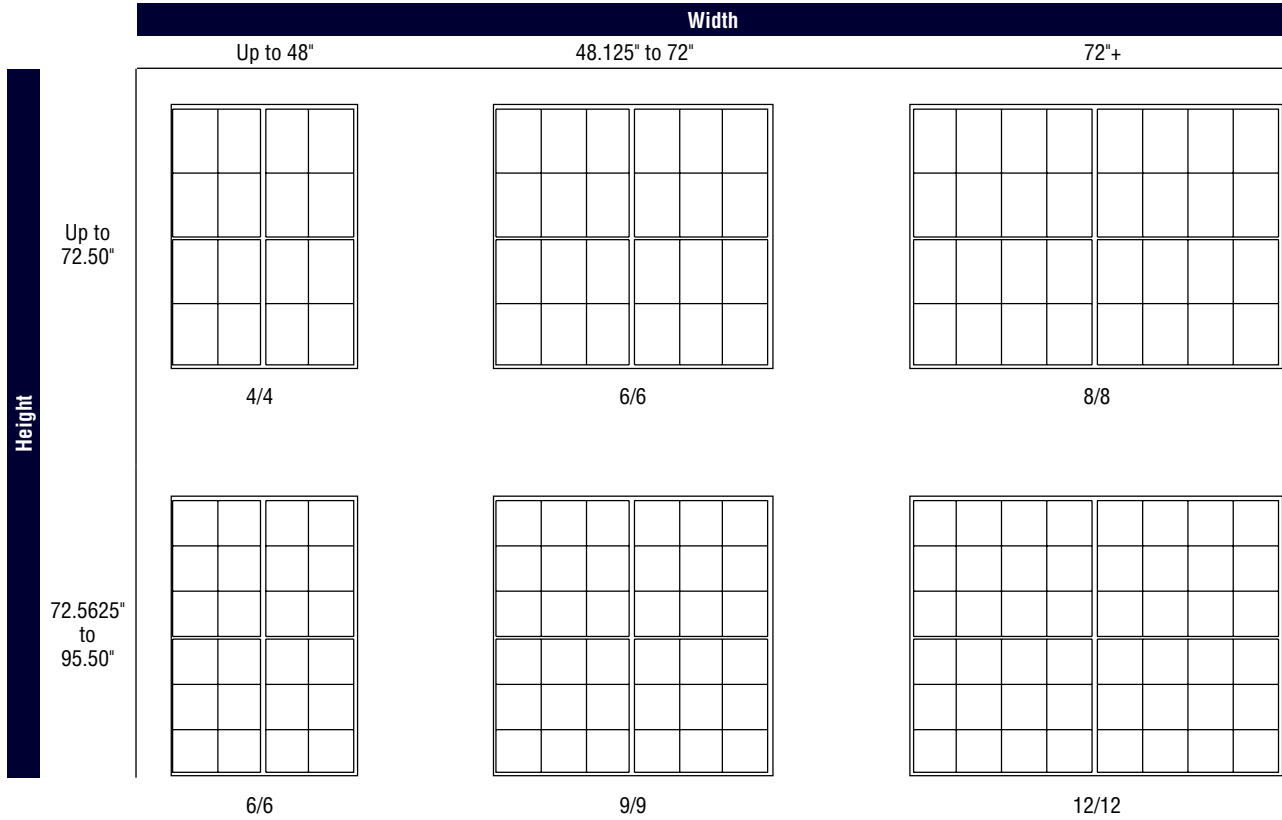

TWIN DOUBLE-HUNG – MODEL 1921

Size Limitations			
	Width	Height	U.I.
Min	36"	25"	
Max	96"	84"	180"

Actual Window Size Formulas – Per Opening	
Actual Window Width	Actual Window Height
Rough Opening – 0.5"	Rough Opening – 0.5"

Exterior Dimension W/J-Channel Formulas – Per Opening	
Exterior Dimension Width	Exterior Dimension Height
Rough Opening + 1"	Rough Opening + 1"

Clear Opening Formulas – Per Opening	
Clear Opening Width (COW)	Clear Opening Height (COH)
FW/2 – 5"	FH/2 – 4.25"

Clear Opening / Egress Square Foot Formula
Clear Opening Width x Clear Opening Height / 144

Visible Glass Formulas – Top Sash	
Visible Glass Width (VGW)	Visible Glass Height (VGH)
FW/2 – 6.25"	FH/2 – 4.25"

Visible Glass Formulas – Bottom Sash	
Visible Glass Width (VGW)	Visible Glass Height (VGH)
FW/2 – 6.25"	FH/2 – 2.875"

Total Visible Glass Square Foot Formula
(Top Sash VGW x VGH / 144) + (Bottom Sash VGW x VGH / 144)

Egress/Clear Opening Size Reference Chart												
		Actual Unit Width										
		39.50	47.50	55.50	59.50	63.50	67.50	71.50	75.50	79.50	83.50	95.50
Actual Unit Height	35.50											
	37.50											
	47.50											
	53.50											
	59.50								●	●	●	●
	61.50								●	●	●	●
	65.50							●	●	●	●	●
	71.50					●	●	●	●	●	●	●
	73.50					●	●	●	●	●	●	●
	77.50				●	●	●	●	●	●	●	●

Egress/clear opening criteria is a minimum 20" net opening width, minimum 24" net opening height and minimum 5.7 sq. ft. opening area.

TWIN DOUBLE-HUNG – MODEL 1921

Default Colonial Grid Pattern – Full